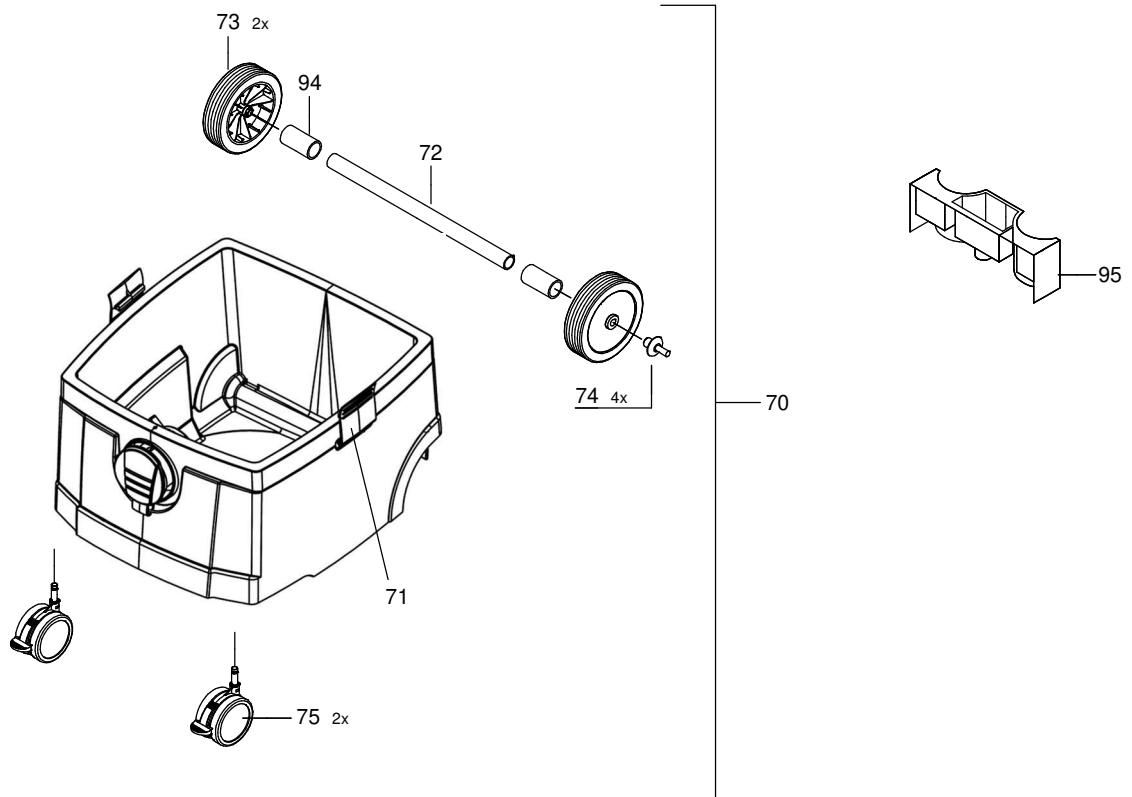

DSS 25 M Oberteil

DSS 25 M
Behälter 25 L

09917000

DSS 25 M - 230V

Version:

02

Dated: 19.12.2022

Pos.	Description	Item No.	pc.
1	Lower housing	61415468	1
3	Motor housing	61552118	1
4	Lock bar	61535111	1
5	Bridge	61535494	1
6	Flat spring	61535395	1
8	Noise insulation	61535616	1
9	Electrode	61557113	2
10	Foam rubber	61543666	1
10a	Square bar sealing 10x15	61549248	1
11	Motor protection filter	61535630	2
12	Motor plug connector	61417710	1
17	Motor	61444901	1
19	Clamping piece	61557120	2
20	Screw 3,5x25	61706429	44
21	Carrier plate	61535135	1
22	Cover housing	61509051	1
23	Handle	61585161	1
24	Motor plug socket	61417707	1
26	Pressure piece	61535470	4
27	Pressure spring	61565569	5
28	Sealing	61565514	2
29	Vibrating unit	61640624	1
30	Holding bracket	61528595	2
31	Contact bow	61535418	2
32	Luster terminal	61506104	1
33	Holding disc	61536736	4
34	Contact wire	61535500	1
35	Connecting cable 8m	61541754	1
36	Wire locking flange	61531137	1
37	Front plate	61415505	1
38	Electronic set 230V	61445144	1
39	Switch axis	61535524	1
40	Switch knob	61419510	1
41	Rotary knob	61571607	1
43	Locking disc	61709420	1
44	Lens	61538945	1
45	Switch spring	61535531	2
46	Power tool plug socket	61563954	1
47	Screw 3,5x16	61706146	4
48	Vacuum tube	61549262	1

Pos.	Description	Item No.	pc.
54	Bearing pin	61535333	3
55	Lock knob	61543048	2
56	Lock bar	61543055	1
57	Lock spring	61543109	1
58	Support	61543031	2
62	Diffuser	61535227	1
63	Brace support	61513485	1
63/+	Screw 3,5x25	61706429	1
63/+	Slice	61711010	1
70	Tank 25l	61445151	1
71	Lock for tank	61535173	2
72	Wheel axle	61509358	1
73	Wheel	61535241	2
74	Wheel plug	61526829	2
75	Caster wheel with brake	61541508	2
94	Bearing bush	61531182	2
95	Accessory box	61512723	1

as of serial no. : 1177 2018