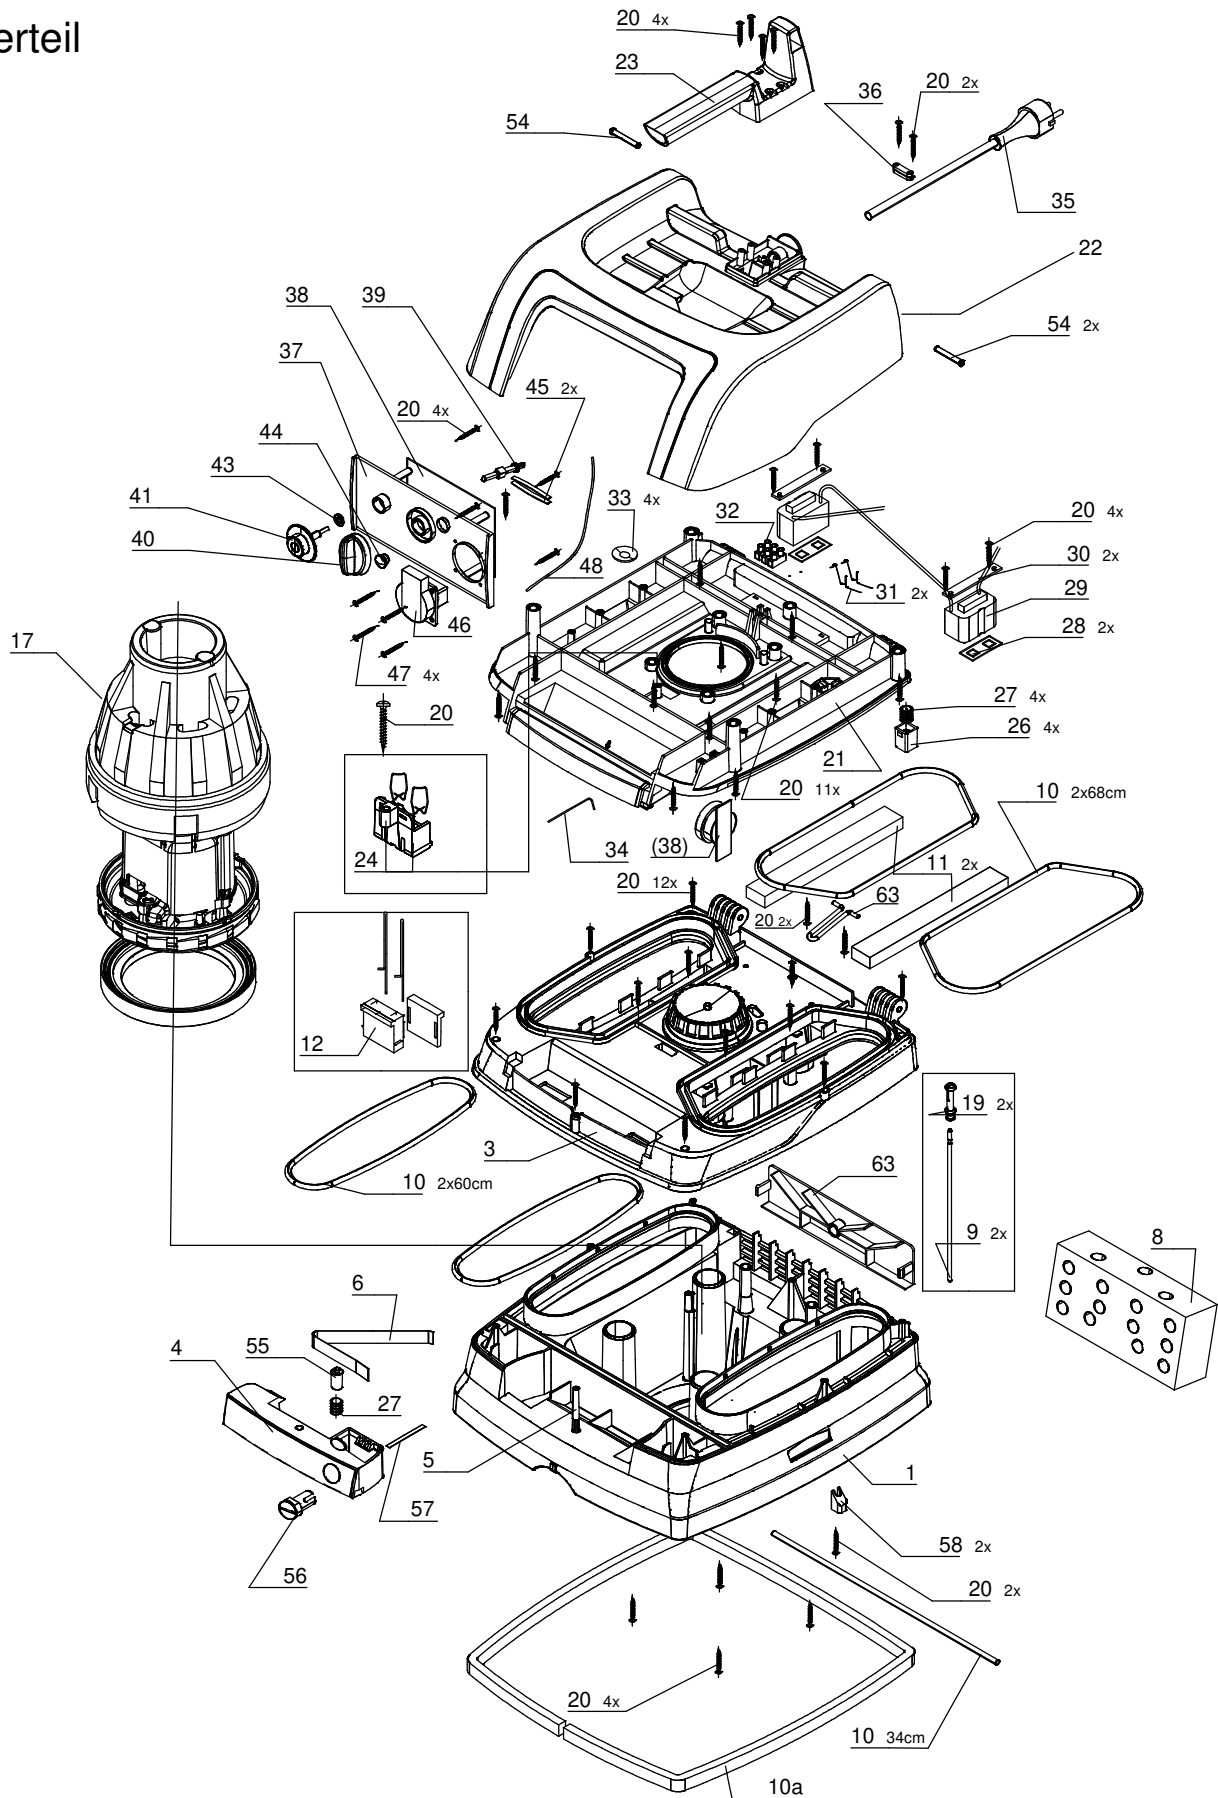

DSS 25 M Oberteil

DSS 25 M
Behälter 25 L

09917000

DSS 25 M - 230V

Version:

02

Dated: 19.12.2022

Pos.	Description	Item No.	pc.
1	Lower housing	61415468	1
3	Motor housing	61552118	1
4	Lock bar	61535111	1
5	Bridge	61535494	1
6	Flat spring	61535395	1
8	Noise insulation	61535616	1
9	Electrode	61557113	2
10	Foam rubber	61543666	1
10a	Square bar sealing 10x15	61549248	1
11	Motor protection filter	61535630	2
12	Motor plug connector	61417710	1
17	Motor	61444901	1
19	Clamping piece	61557120	2
20	Screw 3,5x25	61706429	44
21	Carrier plate	61535135	1
22	Cover housing	61509051	1
23	Handle	61585161	1
24	Motor plug socket	61417707	1
26	Pressure piece	61535470	4
27	Pressure spring	61565569	5
28	Sealing	61565514	2
29	Vibrating unit	61640624	1
30	Holding bracket	61528595	2
31	Contact bow	61535418	2
32	Luster terminal	61506104	1
33	Holding disc	61536736	4
34	Contact wire	61535500	1
35	Connecting cable 8m	61541754	1
36	Wire locking flange	61531137	1
37	Front plate	61415505	1
38	Electronic set 230V	61445144	1
39	Switch axis	61535524	1
40	Switch knob	61419510	1
41	Rotary knob	61571607	1
43	Locking disc	61709420	1
44	Lens	61538945	1
45	Switch spring	61535531	2
46	Power tool plug socket	61563954	1
47	Screw 3,5x16	61706146	4
48	Vacuum tube	61549262	1

Pos.	Description	Item No.	pc.
54	Bearing pin	61535333	3
55	Lock knob	61543048	2
56	Lock bar	61543055	1
57	Lock spring	61543109	1
58	Support	61543031	2
62	Diffuser	61535227	1
63	Brace support	61513485	1
63/+	Screw 3,5x25	61706429	1
63/+	Slice	61711010	1
70	Tank 25l	61445151	1
71	Lock for tank	61535173	2
72	Wheel axle	61509358	1
73	Wheel	61535241	2
74	Wheel plug	61526829	2
75	Caster wheel with brake	61541508	2
94	Bearing bush	61531182	2
95	Accessory box	61512723	1

as of serial no. : 1177 2018