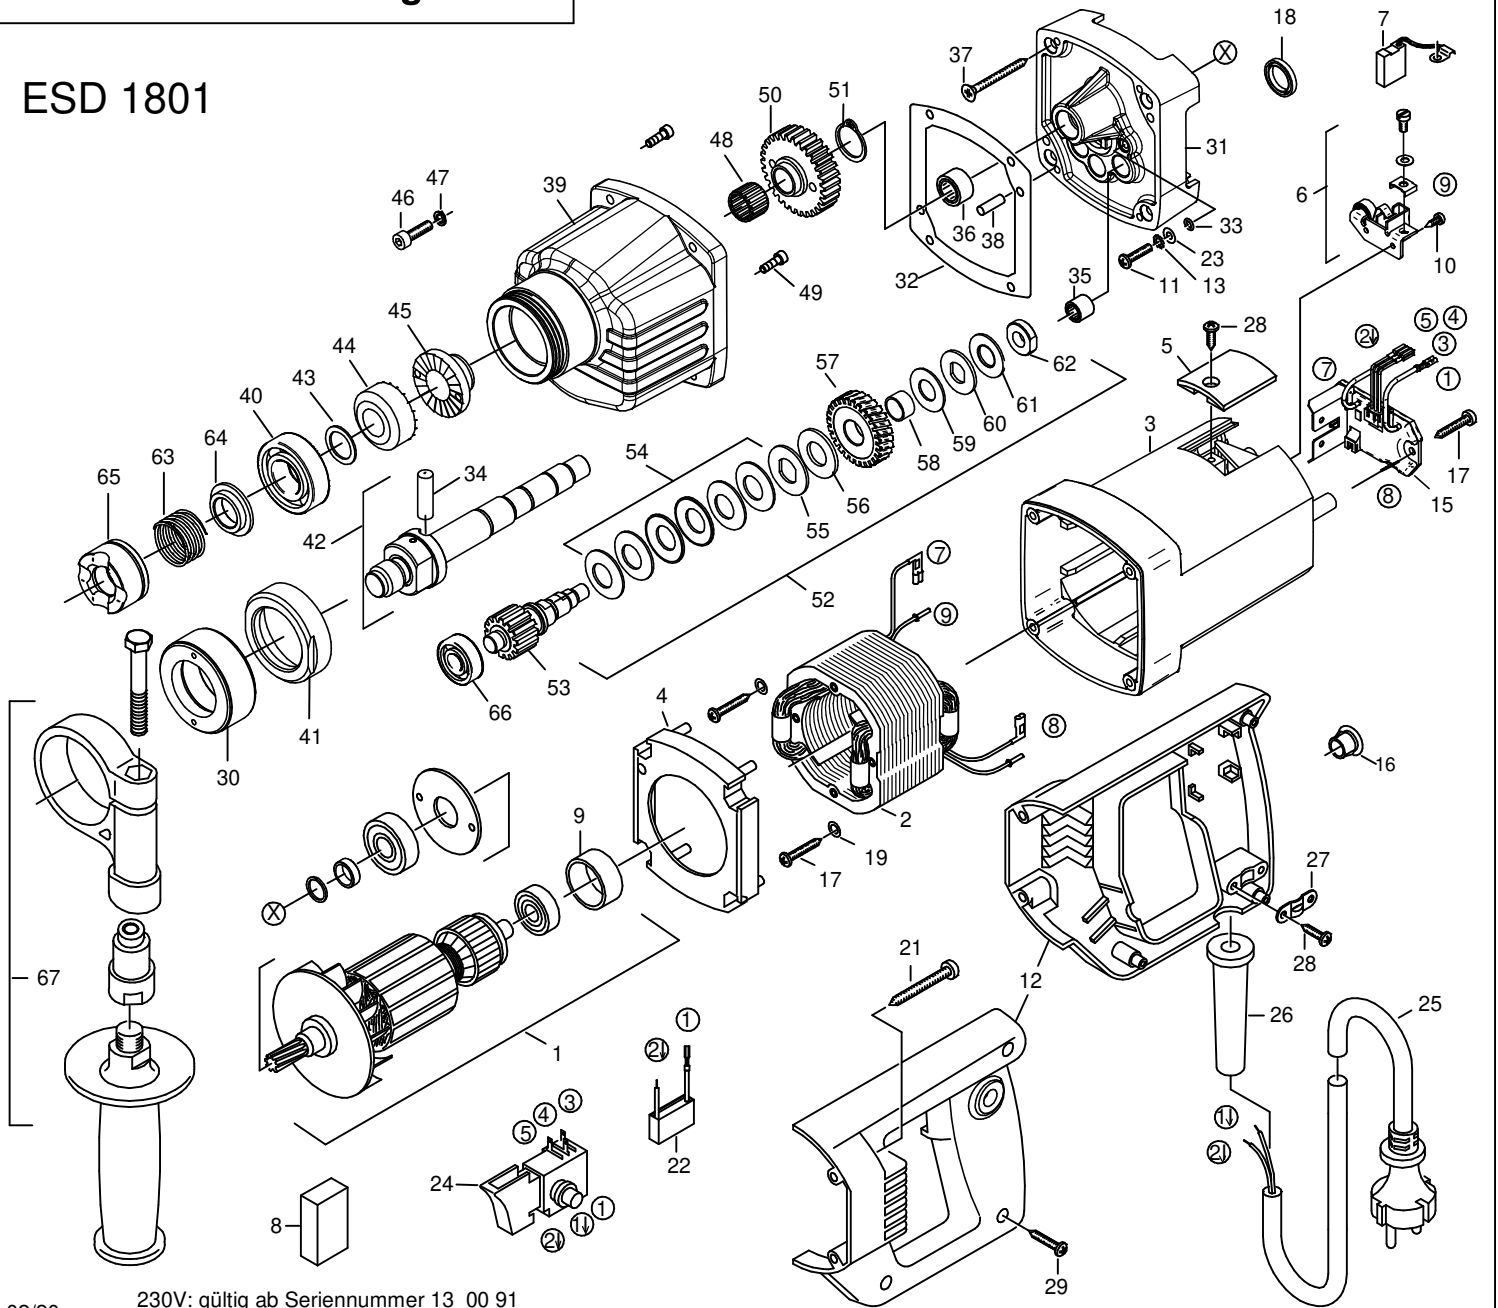

EIBENSTOCK
Elektrowerkzeuge

Ersatzteilliste

ESD 1801

02/20

230V: gültig ab Seriennummer 13 00 91
110V: gültig ab Baujahr 2020

Änderungen vorbehalten!

23217000-02

03217000

ESD 1801 - 230V

Version: 02

Dated: 19.12.2022

Pos.	Description	Item No.	pc.
1	Rotor, compl. 230V	73211100	1
2	Stator, compl. 230V	7322C150	1
3	Motor housing	80900069	1
4	Air guiding ring	80900072	1
5	Brush cover	80900073	2
6	Brush holder, compl.	7321722S	2
7	Carbon brush 6,3x16x20	80700019	2
8	Foam filler	80600306	1
9	Bearing cap	83000031	1
10	Screw 2,9x13	80201252	4
11	Screw M4x16	80201131	2
12	Pair of handle halves	80900070	1
13	Tooth lock washer 4,3	80200752	2
15	Printed circuit board 230V	7322C280	1
16	Plug	80900012	1
17	Screw 4,2x25	80201273	4
18	Shaft seal 15x21x3	83000042	1
19	Lock washer S6	80201362	2
21	Screw 4,8x45	80201267	4
22	Capacitor	73320305	1
23	Washer 4,3	80201371	2
24	Switch	80600116	1
25	Connecting cable 2x1mm² 3m	80600060	1
26	Cable grommet	83000004	1
27	Wire locking flange	85000020	1
28	Screw 4,2x13	80201270	4
29	Screw 4,2x22	80201272	3
30	Adjusting ring	7322C415	1
31	End shield of gearing	7331U610	1
32	Gearbox seal	82000501	1
33	O-ring 3,68x1,78	83000019	2
34	Parallel pin 8x28	80200751	1
35	Needle sleeve HK0810	80420110	1
36	Needle sleeve HK1210B	80420131	1
37	Screw 4,5x50	80201275	4
38	Grooved pin 5x12	80200584	2
39	Gearbox housing	73211400	1
40	Grooved ball bearing 6203 2RS	80410130	1
41	Retainer ring	73211450	1
42	Work spindle, compl.	7322C420	1

Pos.	Description	Item No.	pc.
43	Shim ring 16x22x1	80200514	1
44	Ring gear 2	73211560	1
45	Ring gear 1	73211570	1
46	Screw M5x20	80201121	4
47	Spring lock washer 5	80201302	4
48	Needle cage K14x18x13	80420161	1
49	Screw M5x12	80201230	2
50	Spindle wheel	73211430	1
51	Retaining ring 14x1	80201318	1
52	Clutch, compl.	7322C493	1
53	Clutch shaft	7322C490	1
54	Disc spring 28x14,2x1,25	80200715	6
55	Driving washer	73430499	1
56	Brass washer 28,5x14,1x2	85000084	1
57	Clutch wheel	73323550	1
58	Cylinder bearing 1208 T	80420240	1
59	Bronze disc 25x12,1x1	85000083	1
60	Driving washer	73116496	1
61	Disc spring 25x12,2x0,9	80200710	1
62	Nut M10x1	73211497	1
63	Compression spring	80200686	1
64	Support	73211440	1
65	Actuator	7322C470	1
66	Grooved ball bearing 6000	80410020	1
67	Side handle, compl.	7332L695	1

as of serial no. 13 00 91