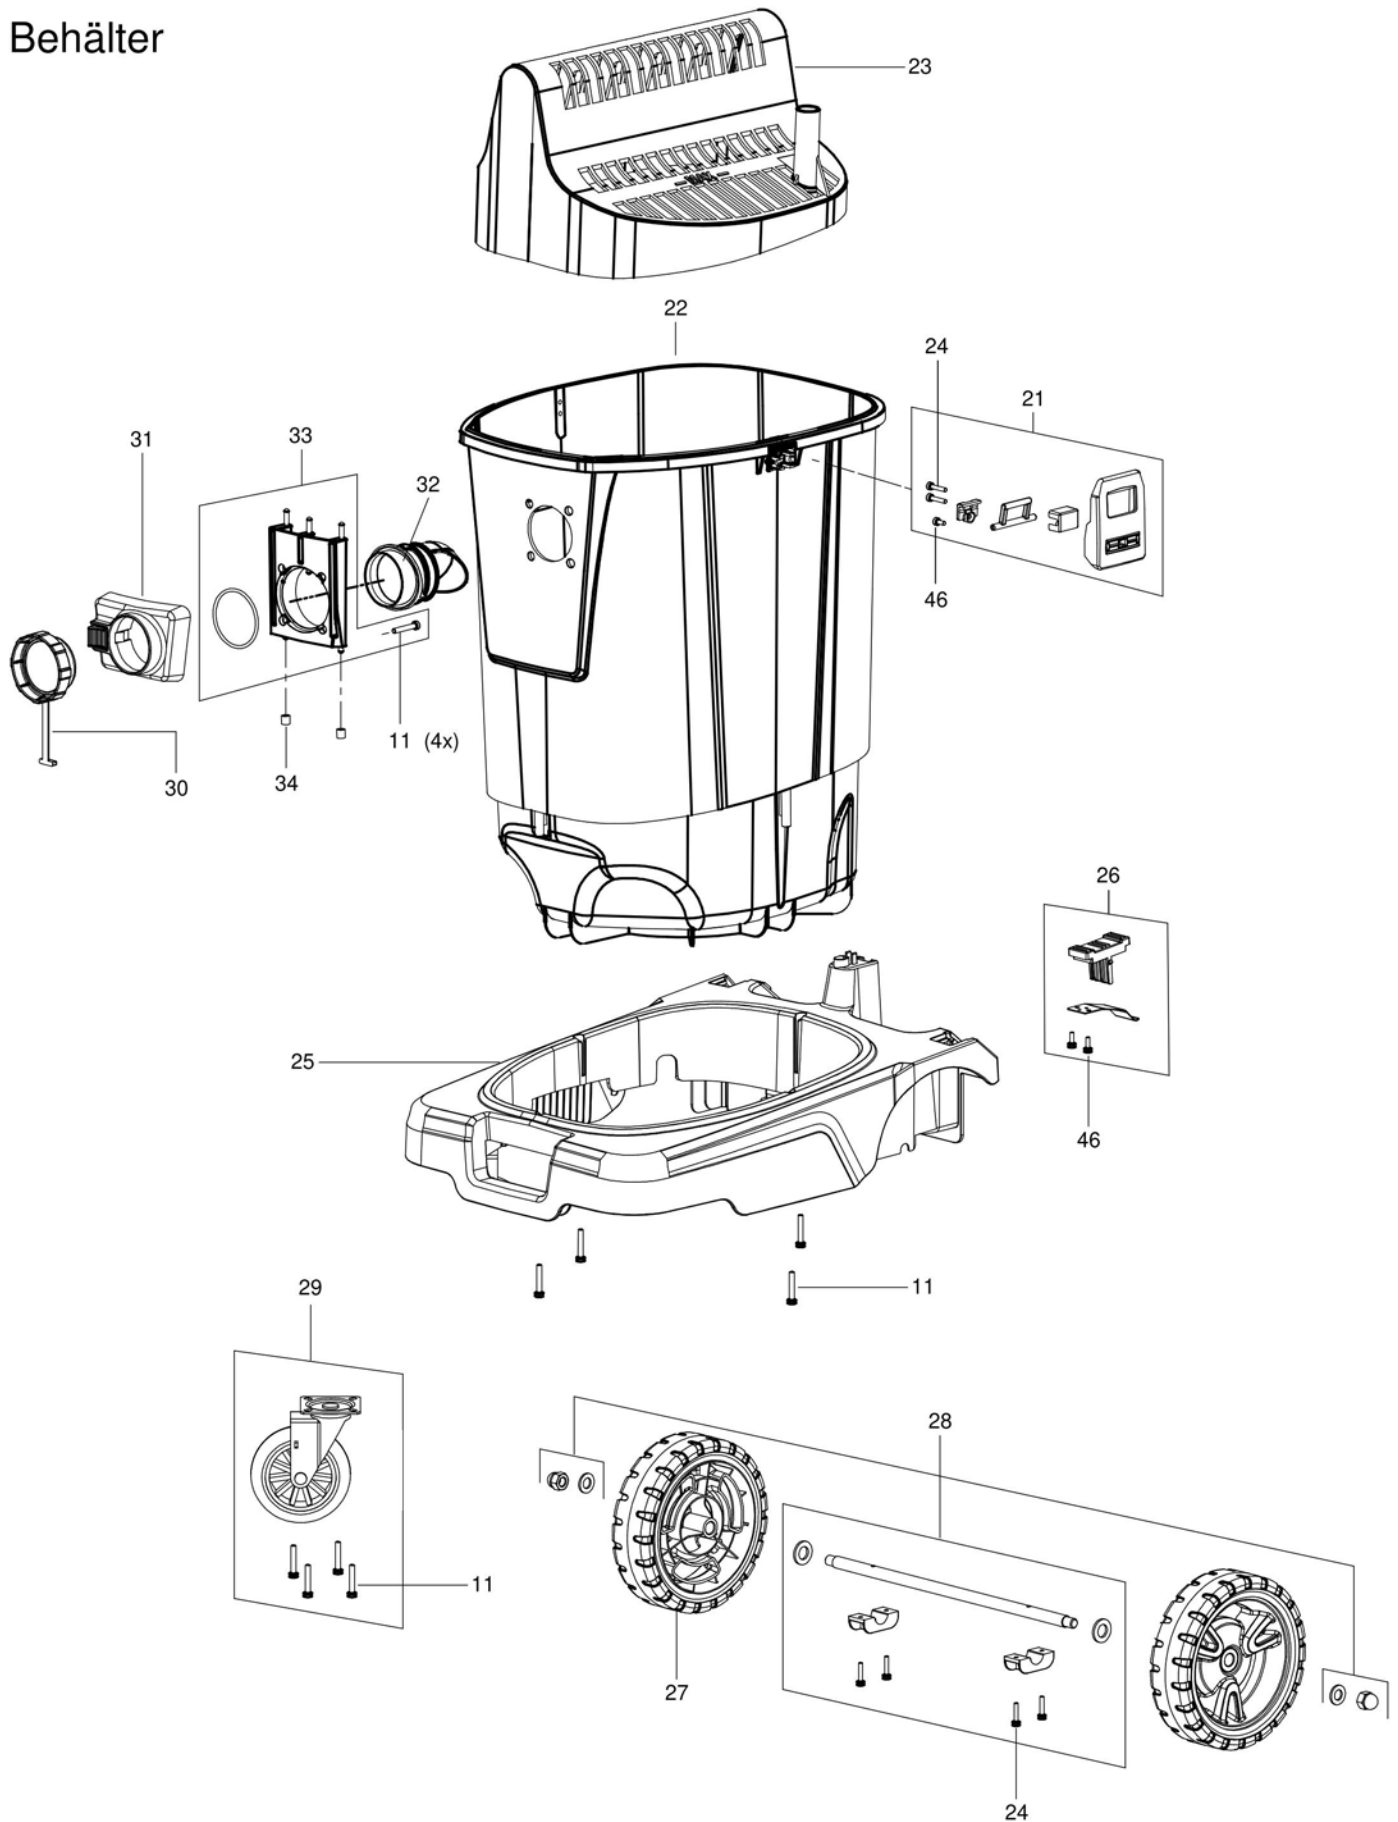

WRS 50  
Behälter

09305000

WRS 50 - 230V

Version: 01

Dated: 02.04.2024

Pos.	Description	Item No.	pc.	(*) Pos.	Description	Item No.	pc.	(*)
1	Pushing handle	69931001	1	43	Sealing motor	69931043	1	
2	Handle, compl.	69931002	1	44	Electronic L	69931045	1	
3	Nut M8	40600048	2	46	Screw 3,9x12	69931046	7	
4	Screw M8x16	80201160	2	47	Filter foam set 1	69931047	1	
5	Knurled screw M8x80	69931005	2	48	Filter foam set 2	69931048	1	
6	Gear part 1	69931006	2	49	Front plate	79305952	1	
7	Gear part 2	69931007	2	50	Socket, compl.	69931050	1	
8	Cover housing	69931008	1	51	Plug	80900202	1	
9	Insulating foam	69931009	1	52	Switch, compl.	69931052	1	
10	Motor housing, top	79305963	1	53	Switch	69921004	1	
11	Screw 4,8x30	69931011	55	54	Switch button	69931054	1	
12	Motor housing, centre	69931012	1	55	Hose connector water stop 3/4"	83000113	1	
13	Motor housing, bottom	79305957	1	56	Bushing 1	79305954	1	
14	Air outlet cover	69931014	1	70	Socket wire set	69931070	1	
15	Wire locking flange	69931015	1	71	Ground wire	69931071	1	
16	Connecting cable PRCD 3x1,5mm <sup>2</sup> 10m	79305262	1	72	Water sensor wire	69931072	1	
18	Base plate	79305953	1	73	Connecting wire set	69931073	1	
19	Cover	80900243	1	74	Nut M20x1,5	80600194	2	
21	Latch, compl.	69931021	2	75	Washer 8,4	80201377	2	
22	Container 50l	69931023	1	76	Screw M6x25	80201437	4	
23	Support basket	80900242	1	77	Hose set	79305960	1	
24	Screw 4x20	80201541	14	78	Water pump	79305962	1	
25	Chassis	69931025	1	79	Power supply unit, compl.	79305970	1	
26	Brake set	69931026	2	80	Angled hose connector 1/4"	83000321	1	
27	Wheel	69931027	2	81	O-ring 12x2,5	83000176	1	
28	Wheel axle set	69931028	1	82	Hose clamp 40-60 mm	83000108	1	
29	Caster wheel, compl.	69931029	2	83	Hose clamp 10-16 mm	83000154	3	
30	Container closure	69931030	1	84	Separating plate	79305965	1	
31	Coupling housing, compl.	69931031	1	85	Screw 4,2x19	80201229	2	
32	Inner suction	69931032	1	86	Rubber ring	80201229	1	
33	Suction seat, compl.	69931033	1	87	Reducer	79305966	1	
34	Protection sleeve	79305951	2					
35	Screw M4x12	69931035	6					
36	Contact clip set	69931036	1					
37	Sealing set	69931037	1					
38	Sealing plate	79305956	2					
39	Bushing 2	79305955	1					
40	Lower motor bearing	69931040	1					
41	Upper motor bearing	69927015	1					
42	Motor	69927016	1					