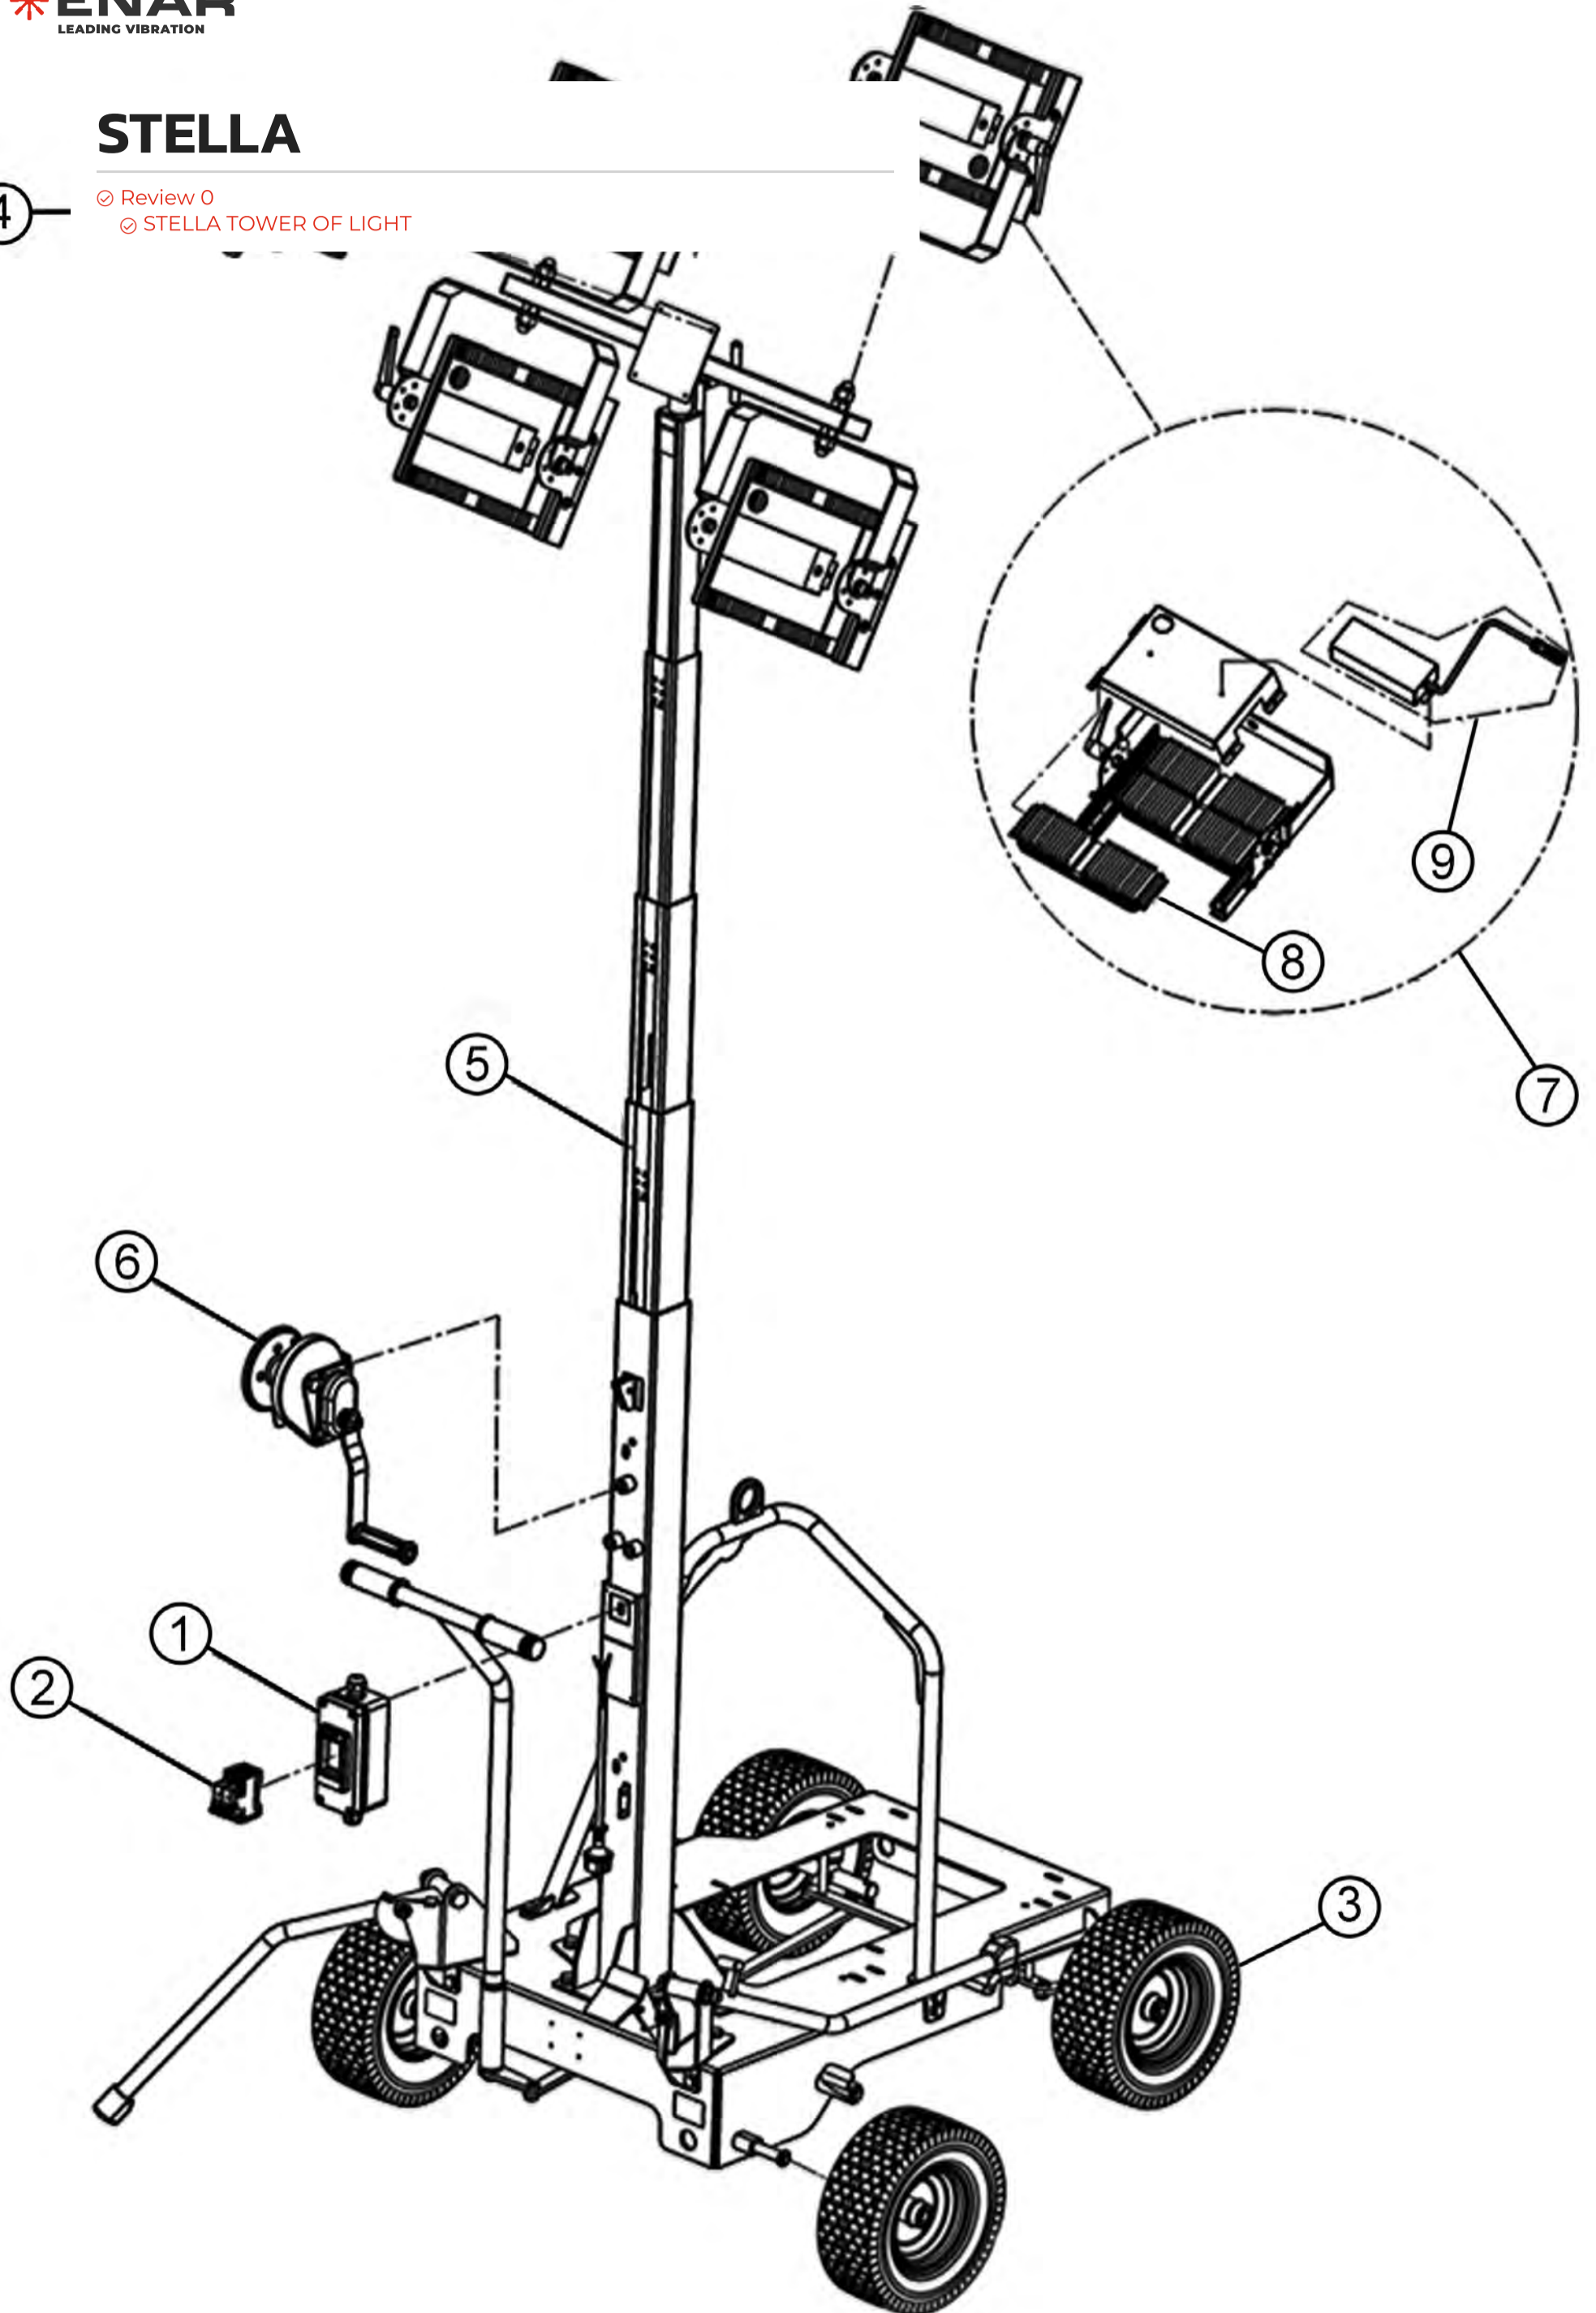

# STELLA

④

- ⊗ Review 0
- ⊗ STELLA TOWER OF LIGHT

CODE	PRODUCT	#	QTY
5RPC0203	CONTROL BOX 5100053384	1	1
5RPC0204	SAFETY BREAKER-CE 5100053385	2	1
5RPC0205	COMPLETE 12" WHEEL 5100068404	3	4
5RPC0206	TERMINAL BOX 5100053391	4	1
5RPC0207	MAST 5100077334	5	1
5RPC0208	WINCH ASSEMBLY 5000403852	6	1
5RPC0209	LED LAMP 5100053410	7	4
5RPC0210	LED-MODULE 5100058336	8	12
5RPC0211	LED DRIVER 5100058337	9	4